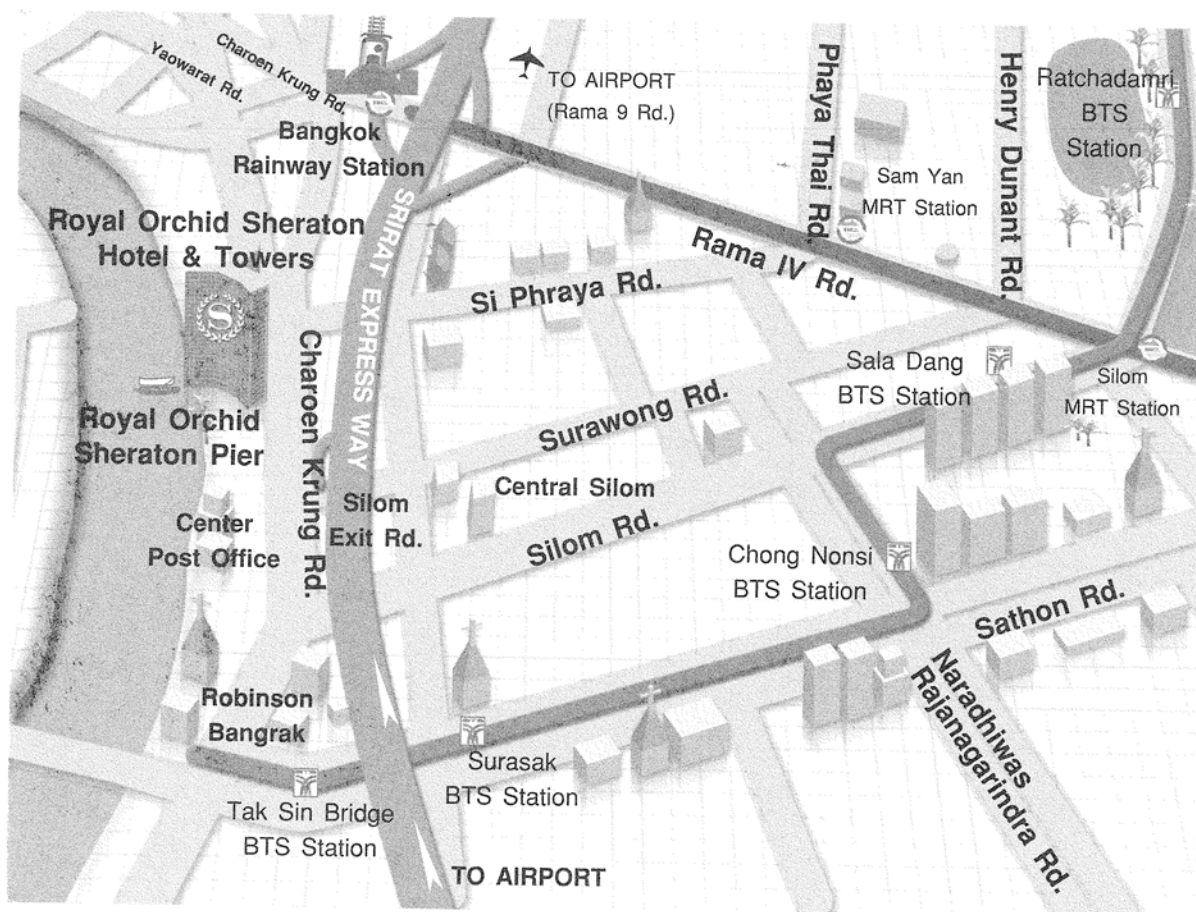

Map of Royal Orchid Sheraton Hotel

Map of the Meeting's Location

At Royal Orchid Ballroom, 2nd Floor, Royal Orchid Sheraton Hotel, 2 Charoen Krung Road Soi 30, Siphya, Bangrak, Bangkok 10500 Tel.0-2266-0123

• Map for going to Royal Orchid Sheraton Hotel

1. By The Sky Train (BTS)
 - At Tak Sin Bridge BTS Station, then use Hotel Shutter Boat that will send you directly to Royal Orchid Sheraton Pier. *Service time at 09:00 am.-10:00 pm. Shutter boat will arrive every half hour.
2. By bus
 - No. 36, 93, Air Conditioner Bus No.36, 93
3. By private car
 - Parking at the car park building of the hotel and River City (Free of charge when stamp the parking ticket at the Meeting