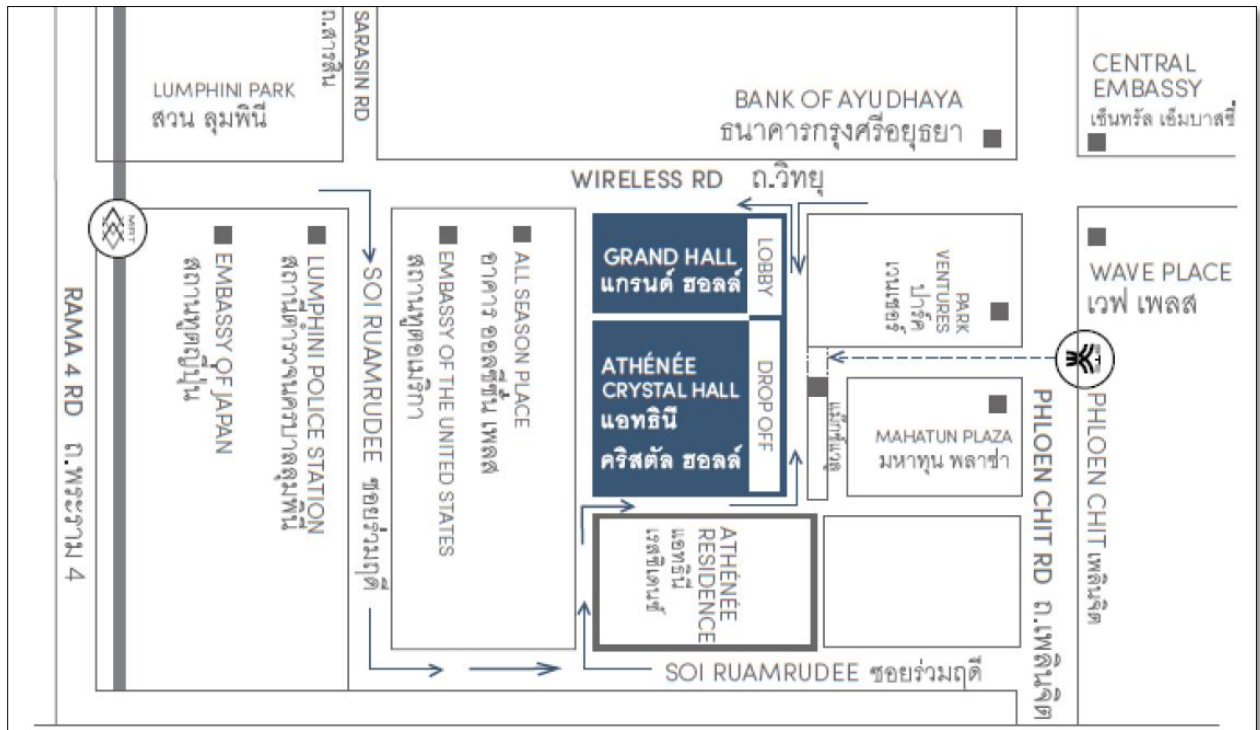

## Map of Athenee Crystal Hall of The Athenee Hotel Bangkok, a Luxury Collection Hotel

### Map of the Meeting's Location

The meeting will be held at Athenee Crystal Hall, 3<sup>rd</sup> floor of The Athenee Hotel, a Luxury Collection Hotel, Bangkok located at 61 Wireless Road (Witthayu), Lumpini Subdistrict, Pathumwan District, Bangkok 10330.  
Tel: 0-2650-8800 Fax: 0-2650-8500-1

1. By the Sky Train (BTS): Get off at Ploenchit Station and walk through Mahatun Plaza Building.
2. By Bus:
  - Route Wireless Road: Non-air-conditioned Bus No. 62, 17, 13  
Air-conditioned Bus No. 62, 76
  - Route Ploenchit Road: Non-air-conditioned Bus No. 2, 25, 40  
Air-conditioned Bus No. 40, 48, 508, 511

SCAN QR CODE HOTEL MAP