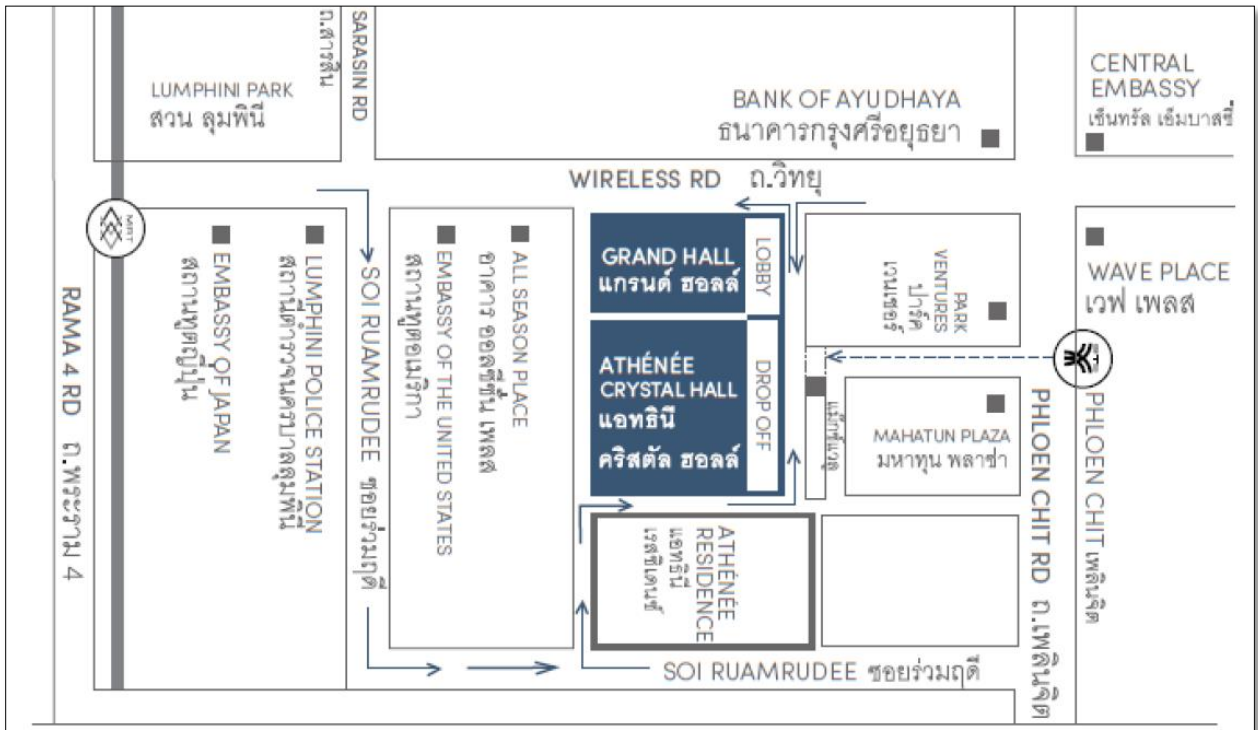

Map of Athenee Crystal Hall of The Athenee Hotel Bangkok, a Luxury Collection Hotel

Map of the Meeting's Location

The meeting will be held at Athenee Crystal Hall, 3rd floor of The Athenee Hotel, a Luxury Collection Hotel, Bangkok located at 61 Wireless Road (Witthayu), Lumpini Subdistrict, Pathumwan District, Bangkok, 10330
 Tel: 0-2650-8800 Fax: 0-2650-8500-1

1. By the Sky Train (BTS): Get off at Ploenchit Station and walk through Mahatun Plaza Building.
2. By Bus:
 - Route Wireless Road: Non-air-conditioned Bus No. 62, 17, 13
Air-conditioned Bus No. 62, 76
 - Route Ploenchit Road: Non-air-conditioned Bus No. 2, 25, 40
Air-conditioned Bus No. 40, 48, 508, 511

SCAN QR CODE HOTEL MAP