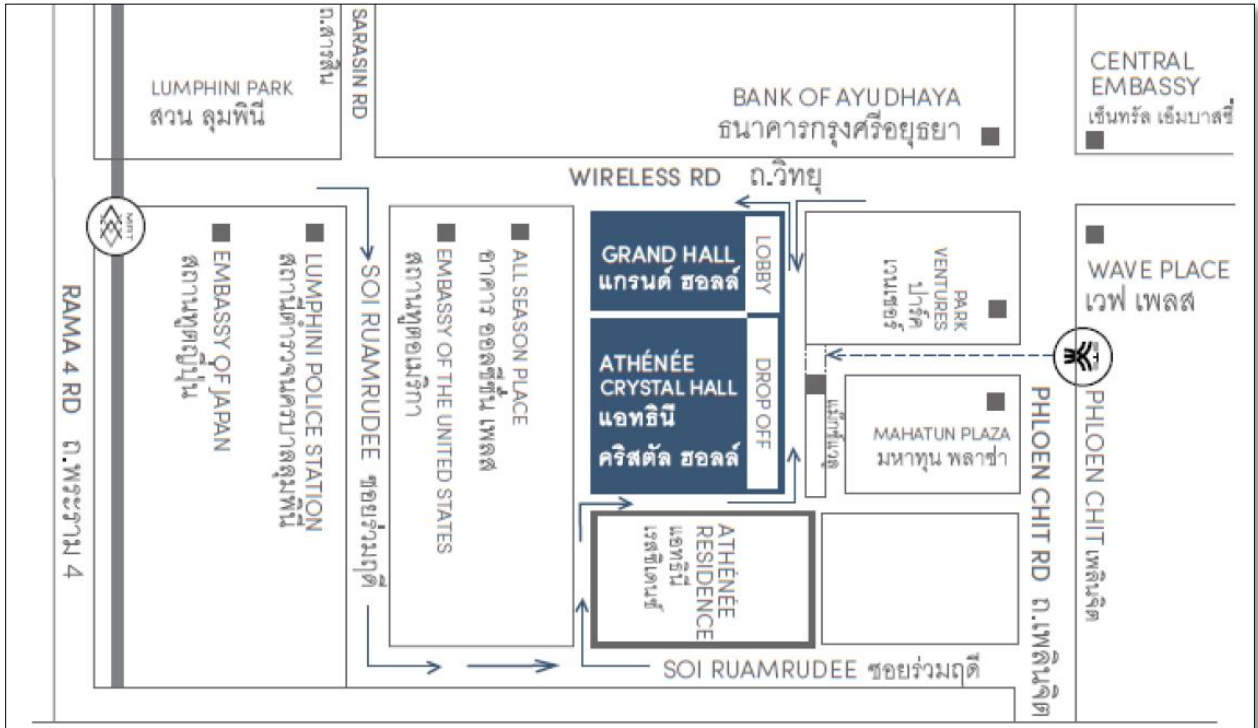

Map of Athenee Crystal Hall of The Athenee Hotel Bangkok, a Luxury Collection Hotel

Map of the Meeting's Location

The meeting will be held at Athenee Crystal Hall, 3rd floor of The Athenee Hotel, a Luxury Collection Hotel, Bangkok located at 61 Wireless Road (Witthayu), Lumpini Subdistrict, Pathumwan District, Bangkok, 10330
 Tel: 0-2650-8800 Fax: 0-2650-8500-1

1. By the Sky Train (BTS): Get off at Ploenchit Station and walk through Mahatun Plaza Building.
2. By Bus:
 - Route Wireless Road: Non-air-conditioned Bus No. 62, 17, 13
Air-conditioned Bus No. 62, 76
 - Route Ploenchit Road: Non-air-conditioned Bus No. 2, 25, 40
Air-conditioned Bus No. 40, 48, 508, 511

SCAN QR CODE HOTEL MAP