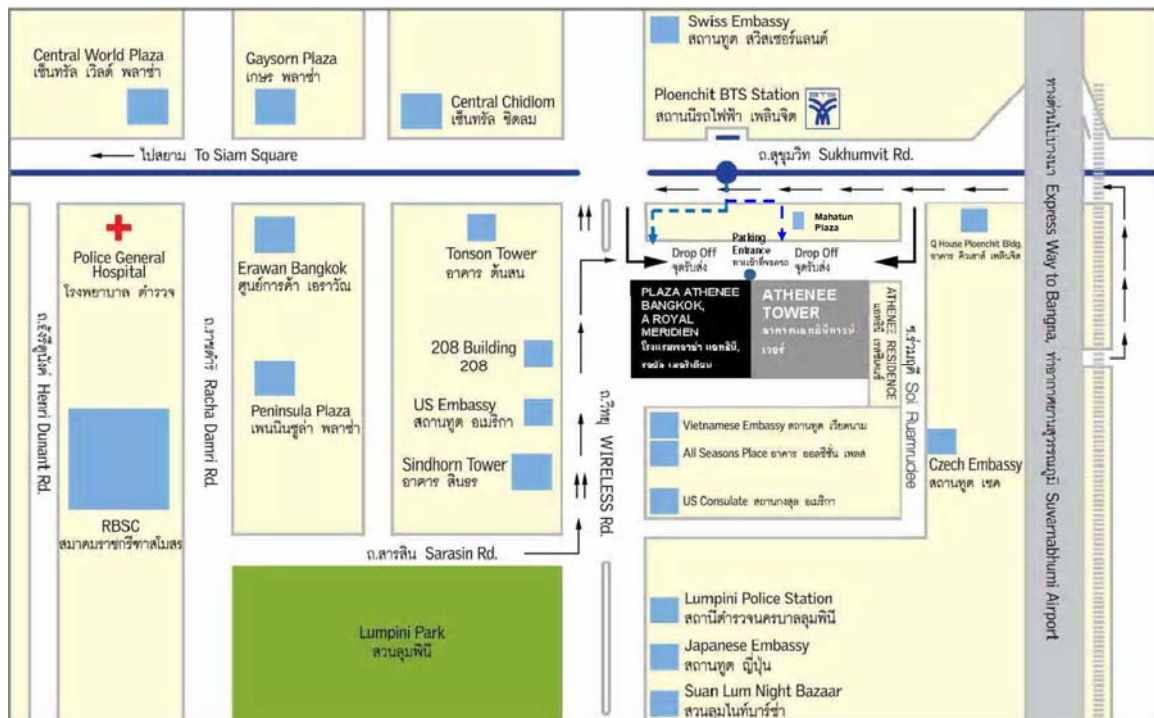

Map of Plaza Athenee Bangkok, A Royal Meridien Hotel

Map of the Meeting's Location

The meeting venue is located at Athenee Crystal Hall 3rd floor, Plaza Athenee Bangkok, A Royal Meridien Hotel, 61 Wireless Road, Lumpini, Pathumwan, Bangkok. Tel. 0-2650-8800 or 0-2650-8525

• Map for going to Plaza Athenee Bangkok, A Royal Meridien Hotel

1. By the Sky Train (BTS): get off at Pleonchit Station and walk through to the Hotel by 2 pathways (Wireless Road and Mahatun Building)
2. By bus
 - No. 62 stops in front of the Hotel
 - Air Conditioned Bus No.2, 25, 40, 501, 508 and No.511